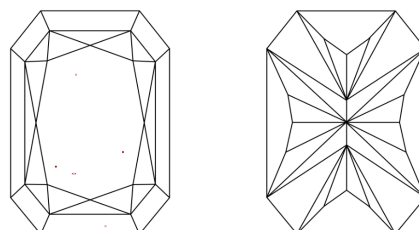

Measurements **17.03 X 10.88 X 6.86 MM**

GRADING RESULTS

Carat Weight **11.33 CARATS**

Color Grade **F**

Clarity Grade **VVS 2**

ADDITIONAL GRADING INFORMATION

Polish **EXCELLENT**

Symmetry **EXCELLENT**

Inscription(s) **IGI LG729523063**

Comments: This Laboratory Grown Diamond was created by Chemical Vapor Deposition (CVD) growth process. Type IIa

PROPORTIONS

Sample Image Used

CLARITY CHARACTERISTICS

KEY TO SYMBOLS

Red symbols indicate internal characteristics.
Green symbols indicate external characteristics.

COLOR

D E F G H I J Faint Very Light Light

CLARITY

IF	VS ¹⁻²	VS ¹⁻²	SI ¹⁻²	I ¹⁻³
Internally Flawless	Very Very Slightly Included	Very Slightly Included	Slightly Included	Included