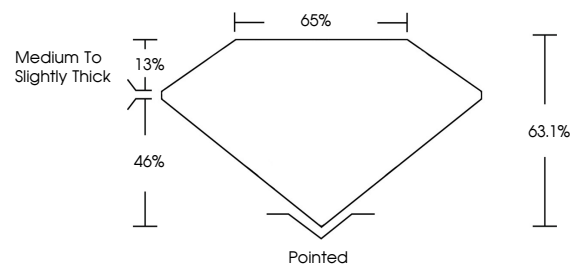

PROPORTIONS