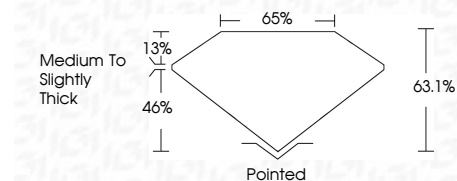

Measurements **17.03 X 10.88 X 6.86 MM**

GRADING RESULTS

Carat Weight **11.33 CARATS**

Color Grade **F**

Clarity Grade **VVS 2**

ADDITIONAL GRADING INFORMATION

Polish **EXCELLENT**

Symmetry **EXCELLENT**

Fluorescence **NONE**

Inscription(s) **IGI LG729523063**

Comments: This Laboratory Grown Diamond was created by Chemical Vapor Deposition (CVD) growth process. Type IIa

September 1, 2025	IGI Report No LG729523063	CUT CORNERED RECT. MODIFIED BRILLIANT	17.03 X 10.88 X 6.86 MM	11.33 CARATS	F	VVS 2	63.1%	65%	Medium to Slightly Thick	Pointed	EXCELLENT	EXCELLENT	NONE	IGI LG729523063
IGI	Carat Weight	Color Grade	Clarity Grade	Depth	Table	Girdle	Culet	Polish	Symmetry	Fluorescence	Inscription(s)	Comments: This Laboratory Grown Diamond was created by Chemical Vapor Deposition (CVD) growth process. Type IIa		

LABORATORY GROWN DIAMOND REPORT

September 1, 2025

IGI Report Number **LG729523063**

Description **LABORATORY GROWN DIAMOND**

Shape and Cutting Style **CUT CORNERED RECTANGULAR
MODIFIED BRILLIANT**

Measurements **17.03 X 10.88 X 6.86 MM**

GRADING RESULTS

Carat Weight **11.33 CARATS**

Color Grade **F**

Clarity Grade **VVS 2**

ADDITIONAL GRADING INFORMATION

Polish **EXCELLENT**

Symmetry **EXCELLENT**

Fluorescence **NONE**